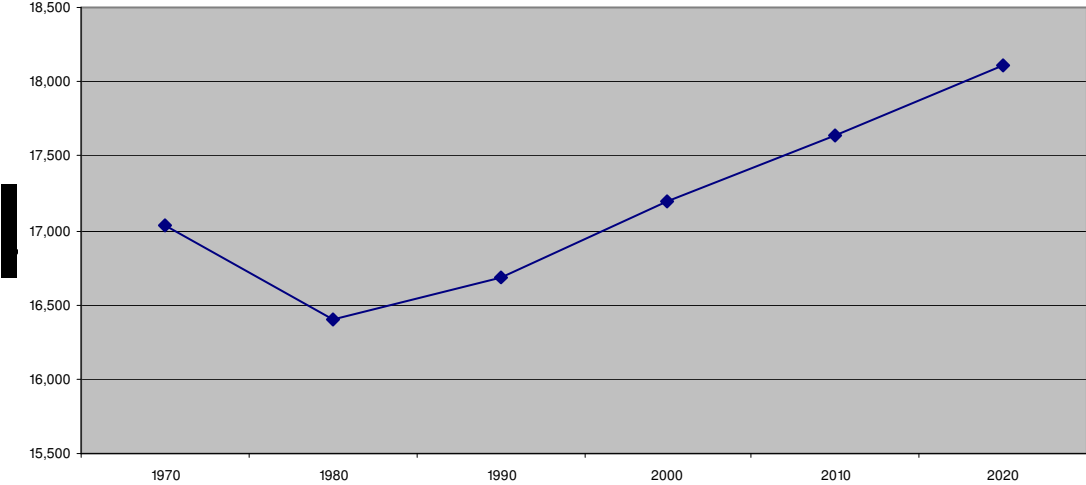

Population and Building Data

TABLE 1

TOWN OF SOUTH HADLEY
POPULATION 1970 - 2000 AND PROJECTIONS 2010 & 2020

<u>YEAR</u>	<u>POPULATION</u>
1970	17,033
1980	16,399
1990	16,685
2000	17,196
2010	17,636 (Projection)
2020	18,108 (Projection)

Sources: 1970, 1980, 1990, 2000 U.S. Federal Decennial Census.
MISER Population Projections for 2010 and 2020, University of Massachusetts.

Figure 1
South Hadley Population: 1970-2020

Sources: 1970, 1980, 1990, 2000 U.S. Federal Decennial Census.
MISER Population Projections for 2010 and 2020, University of Massachusetts.

TABLE 2
TOWN OF SOUTH HADLEY
POPULATION BY AGE GROUPS 1980 - 1990

Age Group	1980		1990		2000	
	Population	Percent	Population	Percent	Population	Percent
0-4	692	4.2	895	5.4	783	4.6
5-9	805	4.9	857	5.1	945	5.5
10-14	1,108	6.8	827	5.0	1,015	5.9
15-19	2,364	14.4	1,625	9.7	1,616	9.4
20-24	2,121	12.9	1,935	11.6	1,588	9.2
25-44	3,646	22.2	4,776	28.6	4,406	25.6
45-54	1,786	10.9	1,573	9.4	2,300	3.4
55-64	1,932	11.8	1,615	9.7	1,552	9.0
65-74	1,210	7.4	1,571	9.4	1,447	8.4
75+	<u>735</u>	<u>4.5</u>	<u>1,011</u>	<u>6.1</u>	<u>1,544</u>	<u>9.0</u>
TOTAL	16,399	100.0	16,685	100.0	17,196	100.0