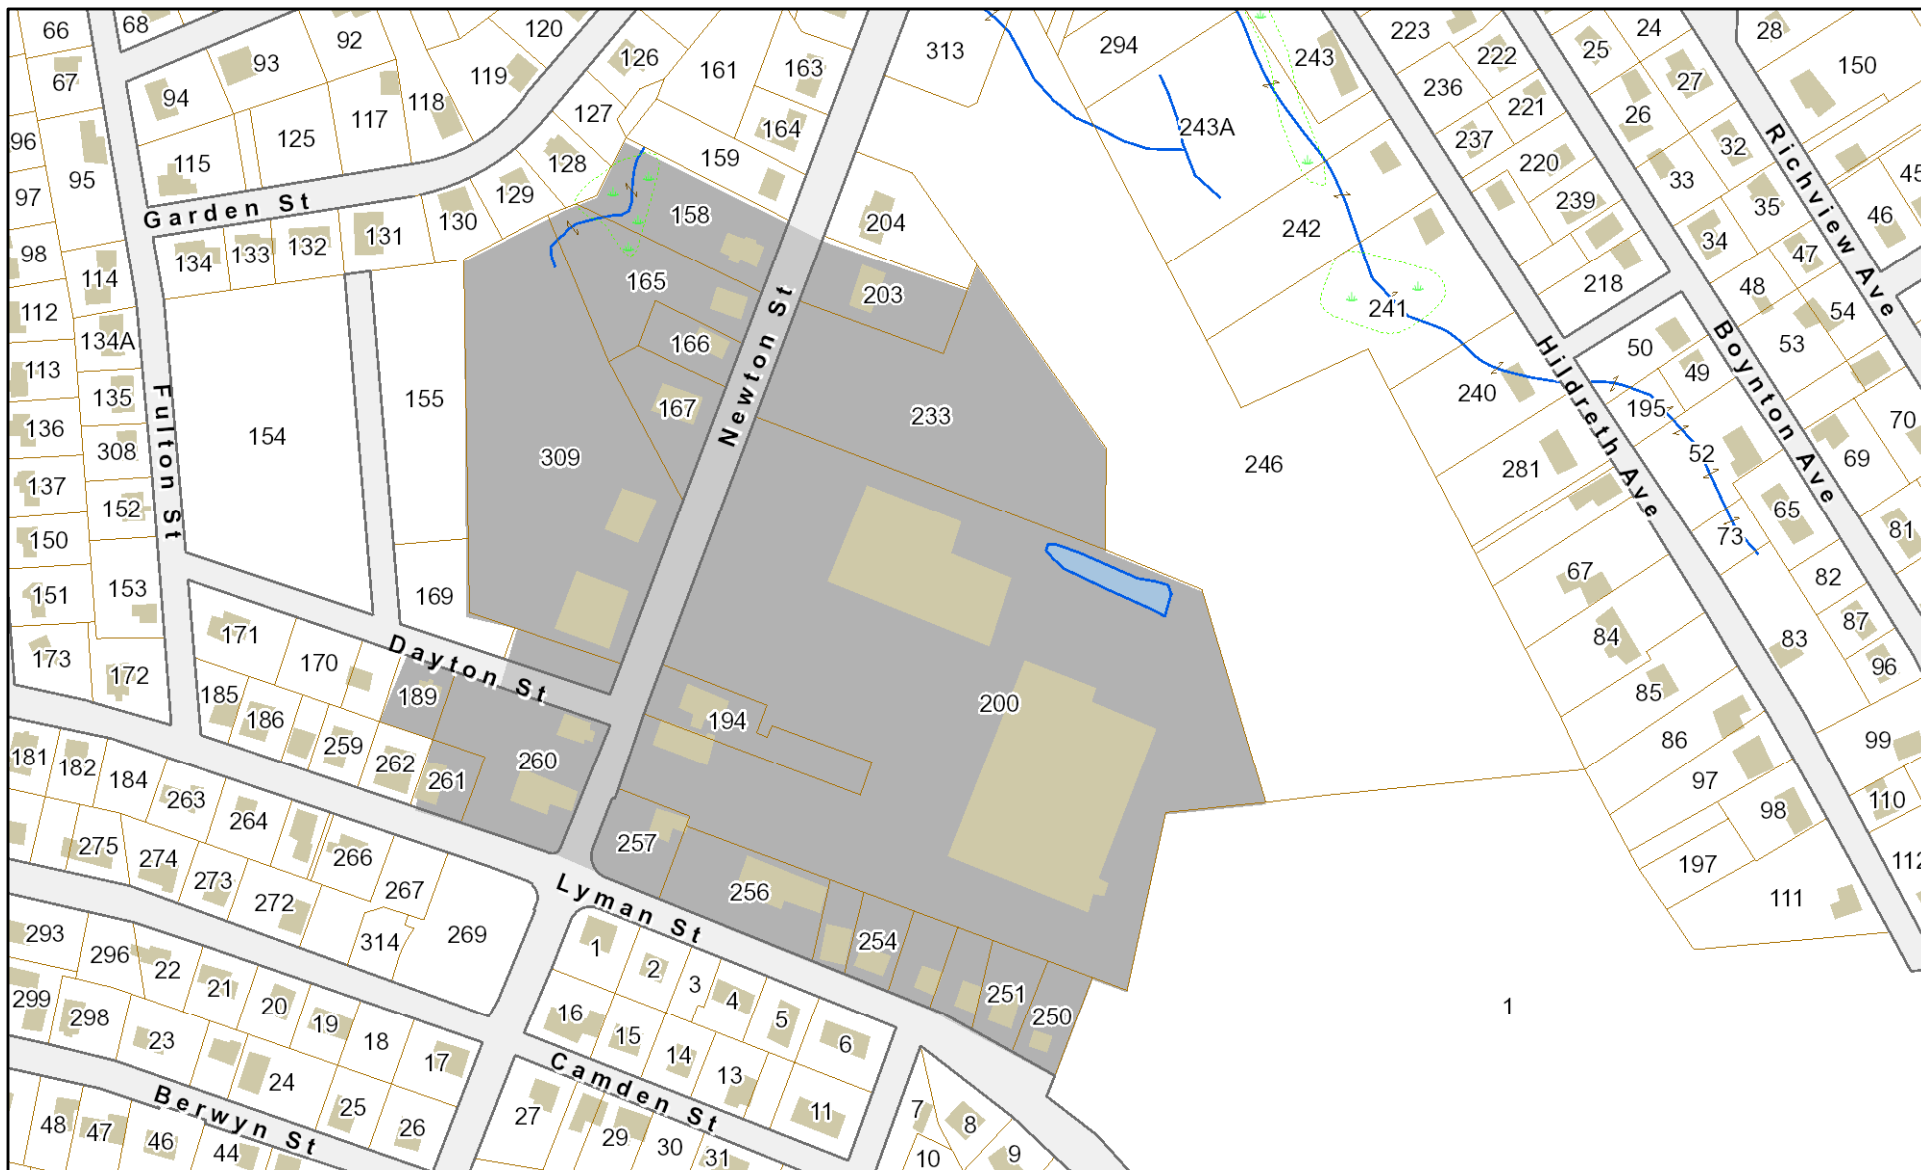

# Newton Street Smart Growth District

South Hadley, MA

July 7, 2022

1 inch = 278 Feet

www.cai-tech.com

Data shown on this map is provided for planning and informational purposes only. The municipality and CAI Technologies are not responsible for any use for other purposes or misuse or misrepresentation of this map.