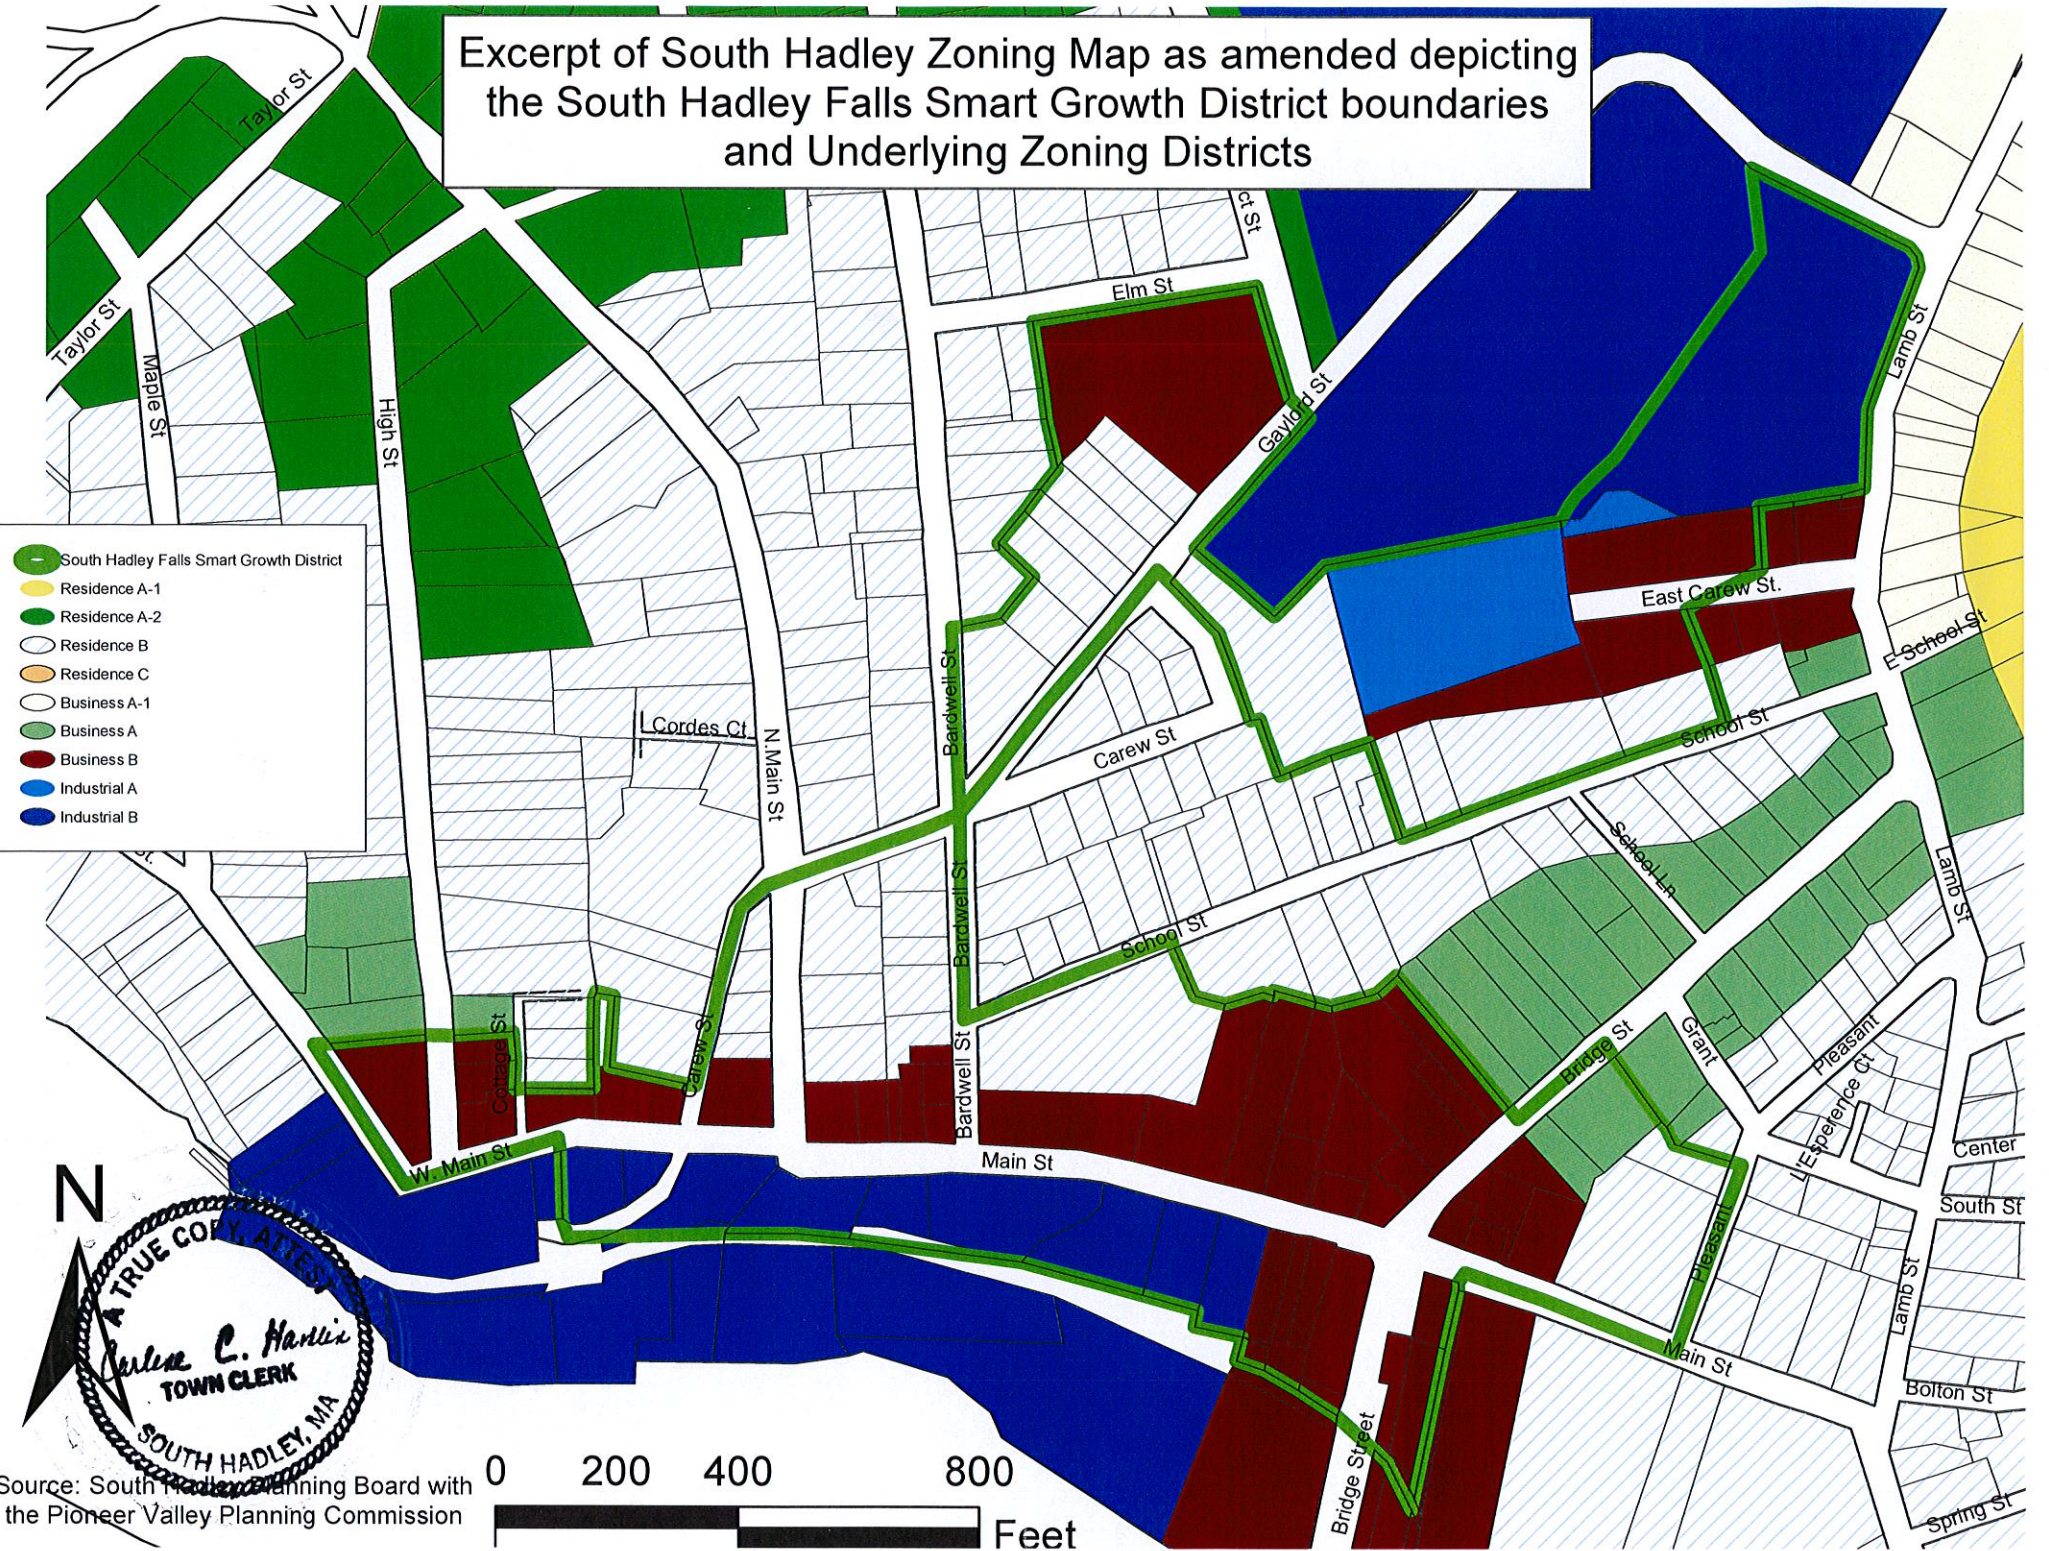

Excerpt of South Hadley Zoning Map as amended depicting the South Hadley Falls Smart Growth District boundaries and Underlying Zoning Districts

-  South Hadley Falls Smart Growth District
-  Residence A-1
-  Residence A-2
-  Residence B
-  Residence C
-  Business A-1
-  Business A
-  Business B
-  Industrial A
-  Industrial B

Source: South Hadley Planning Board with the Pioneer Valley Planning Commission