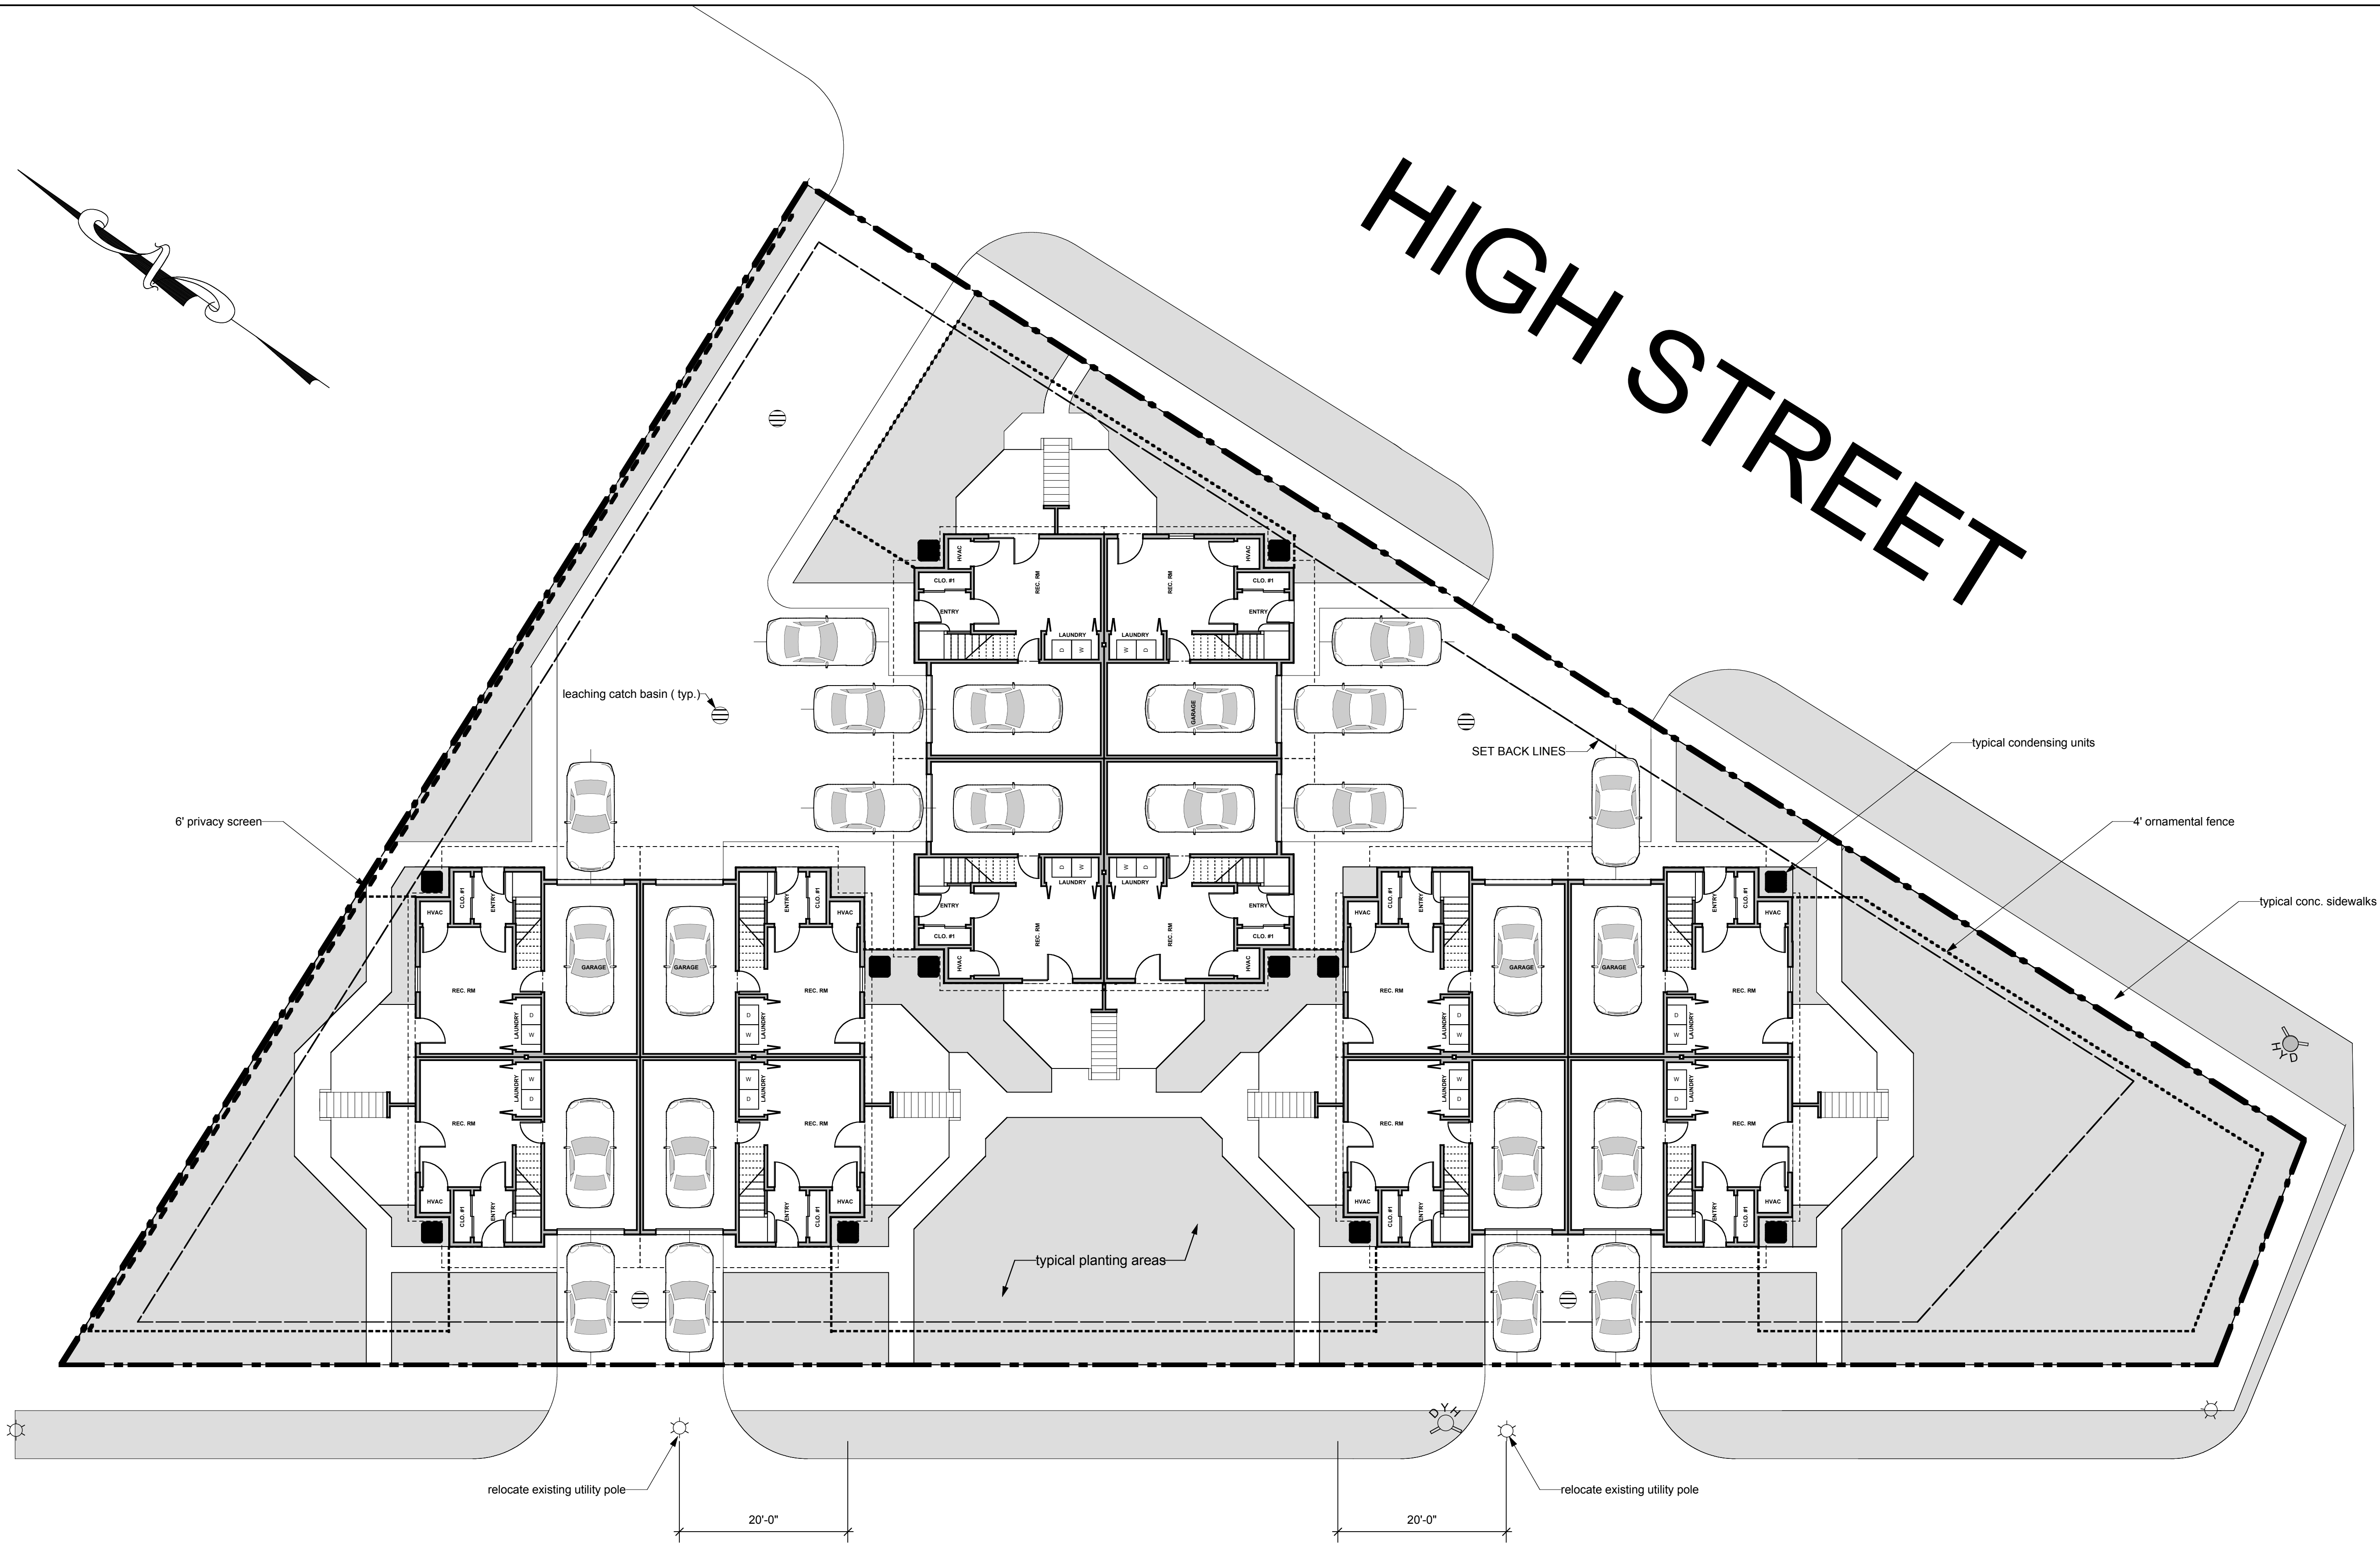

project name:
CANAL STREET CONDOMINIUM SCHEMATIC DESIGN

CANAL STREET

PROPOSED SITE PLAN