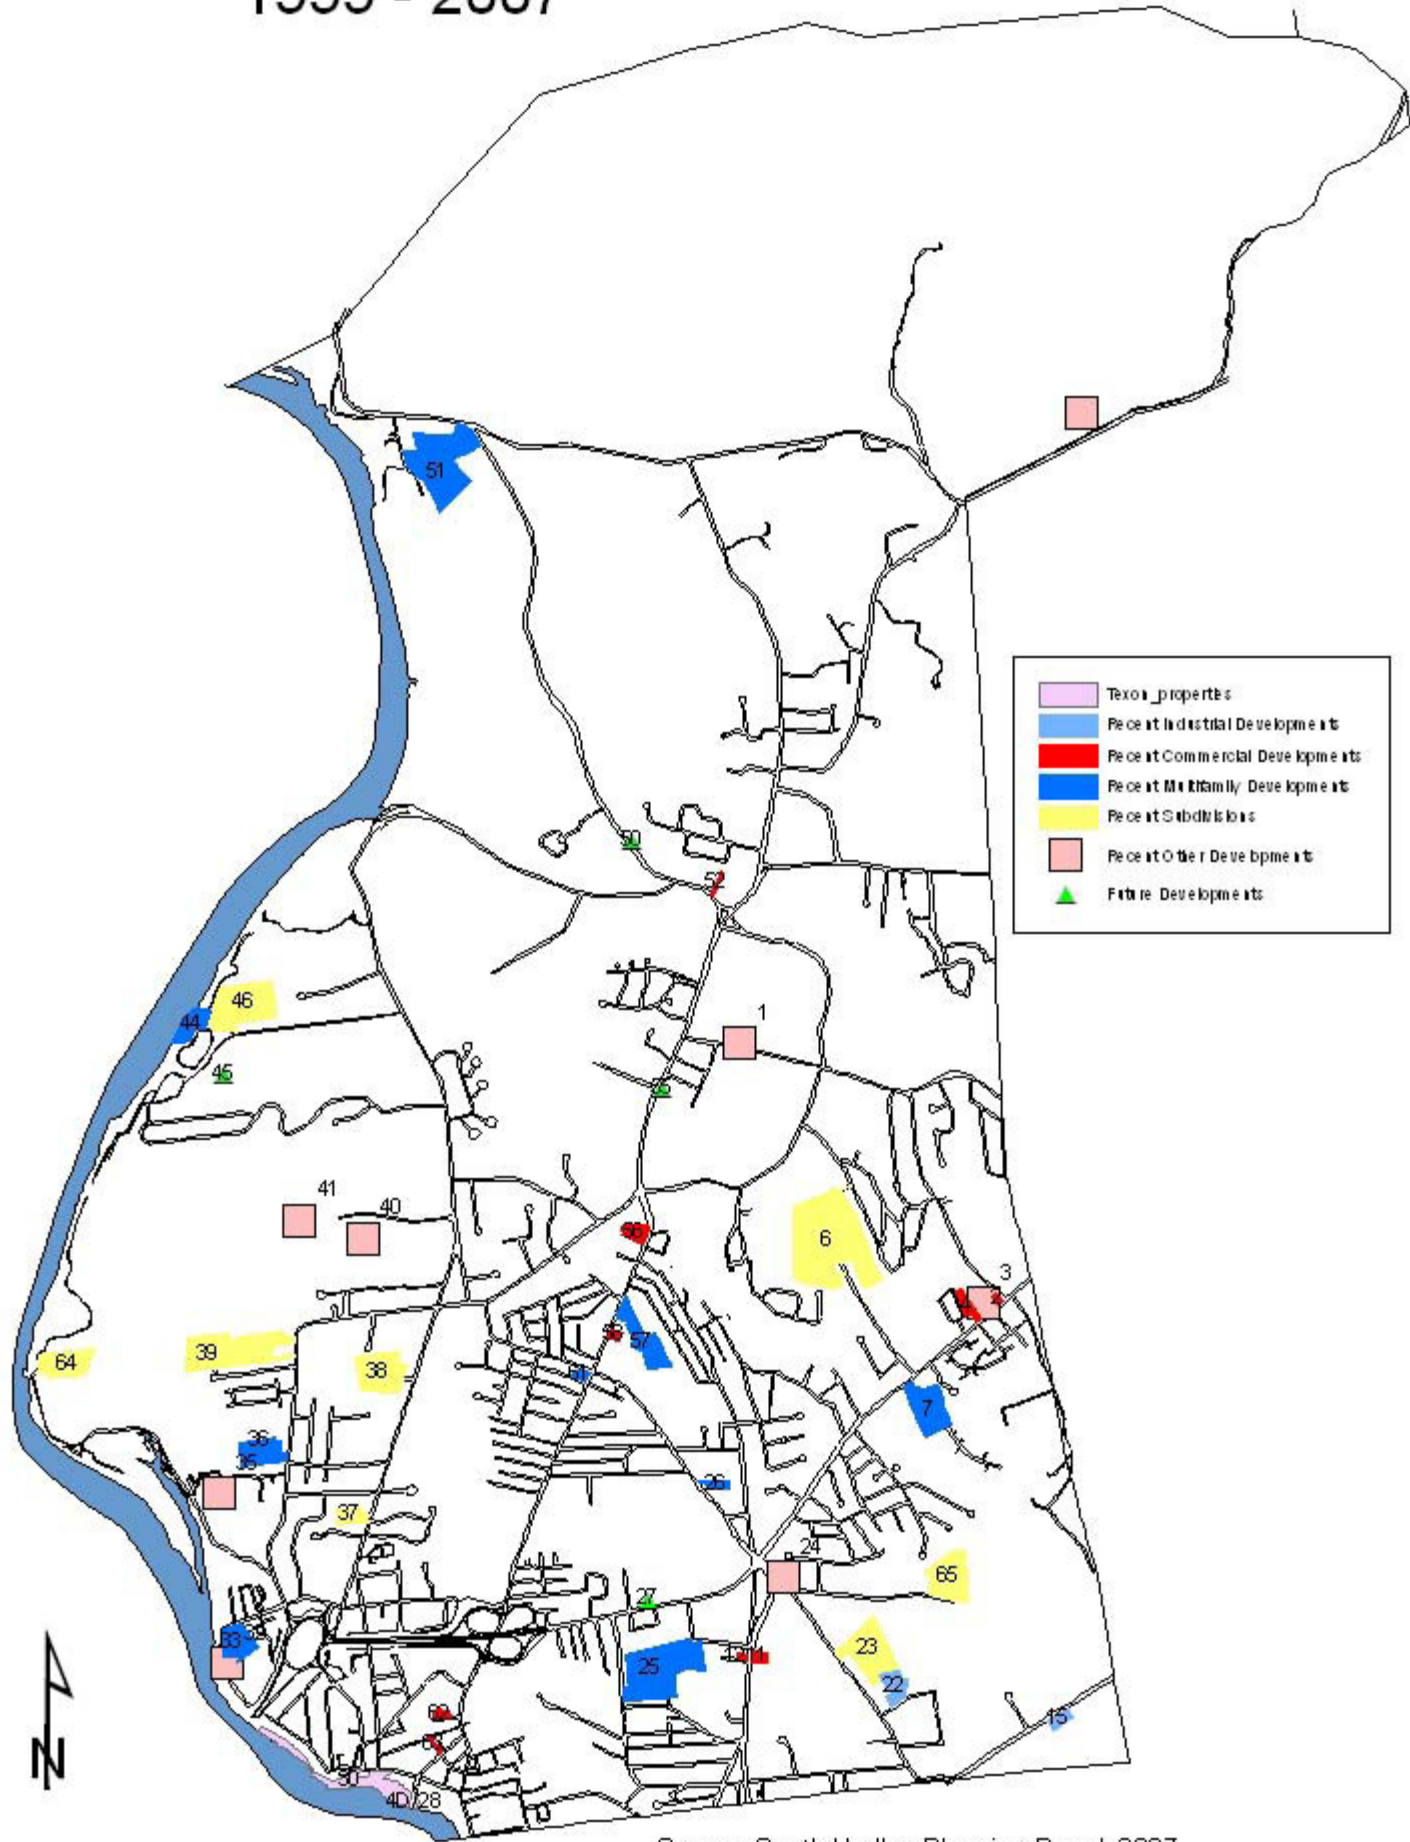

PERMITTED DEVELOPMENTS: 1999 - 2007

Source: South Hadley Planning Board, 2007