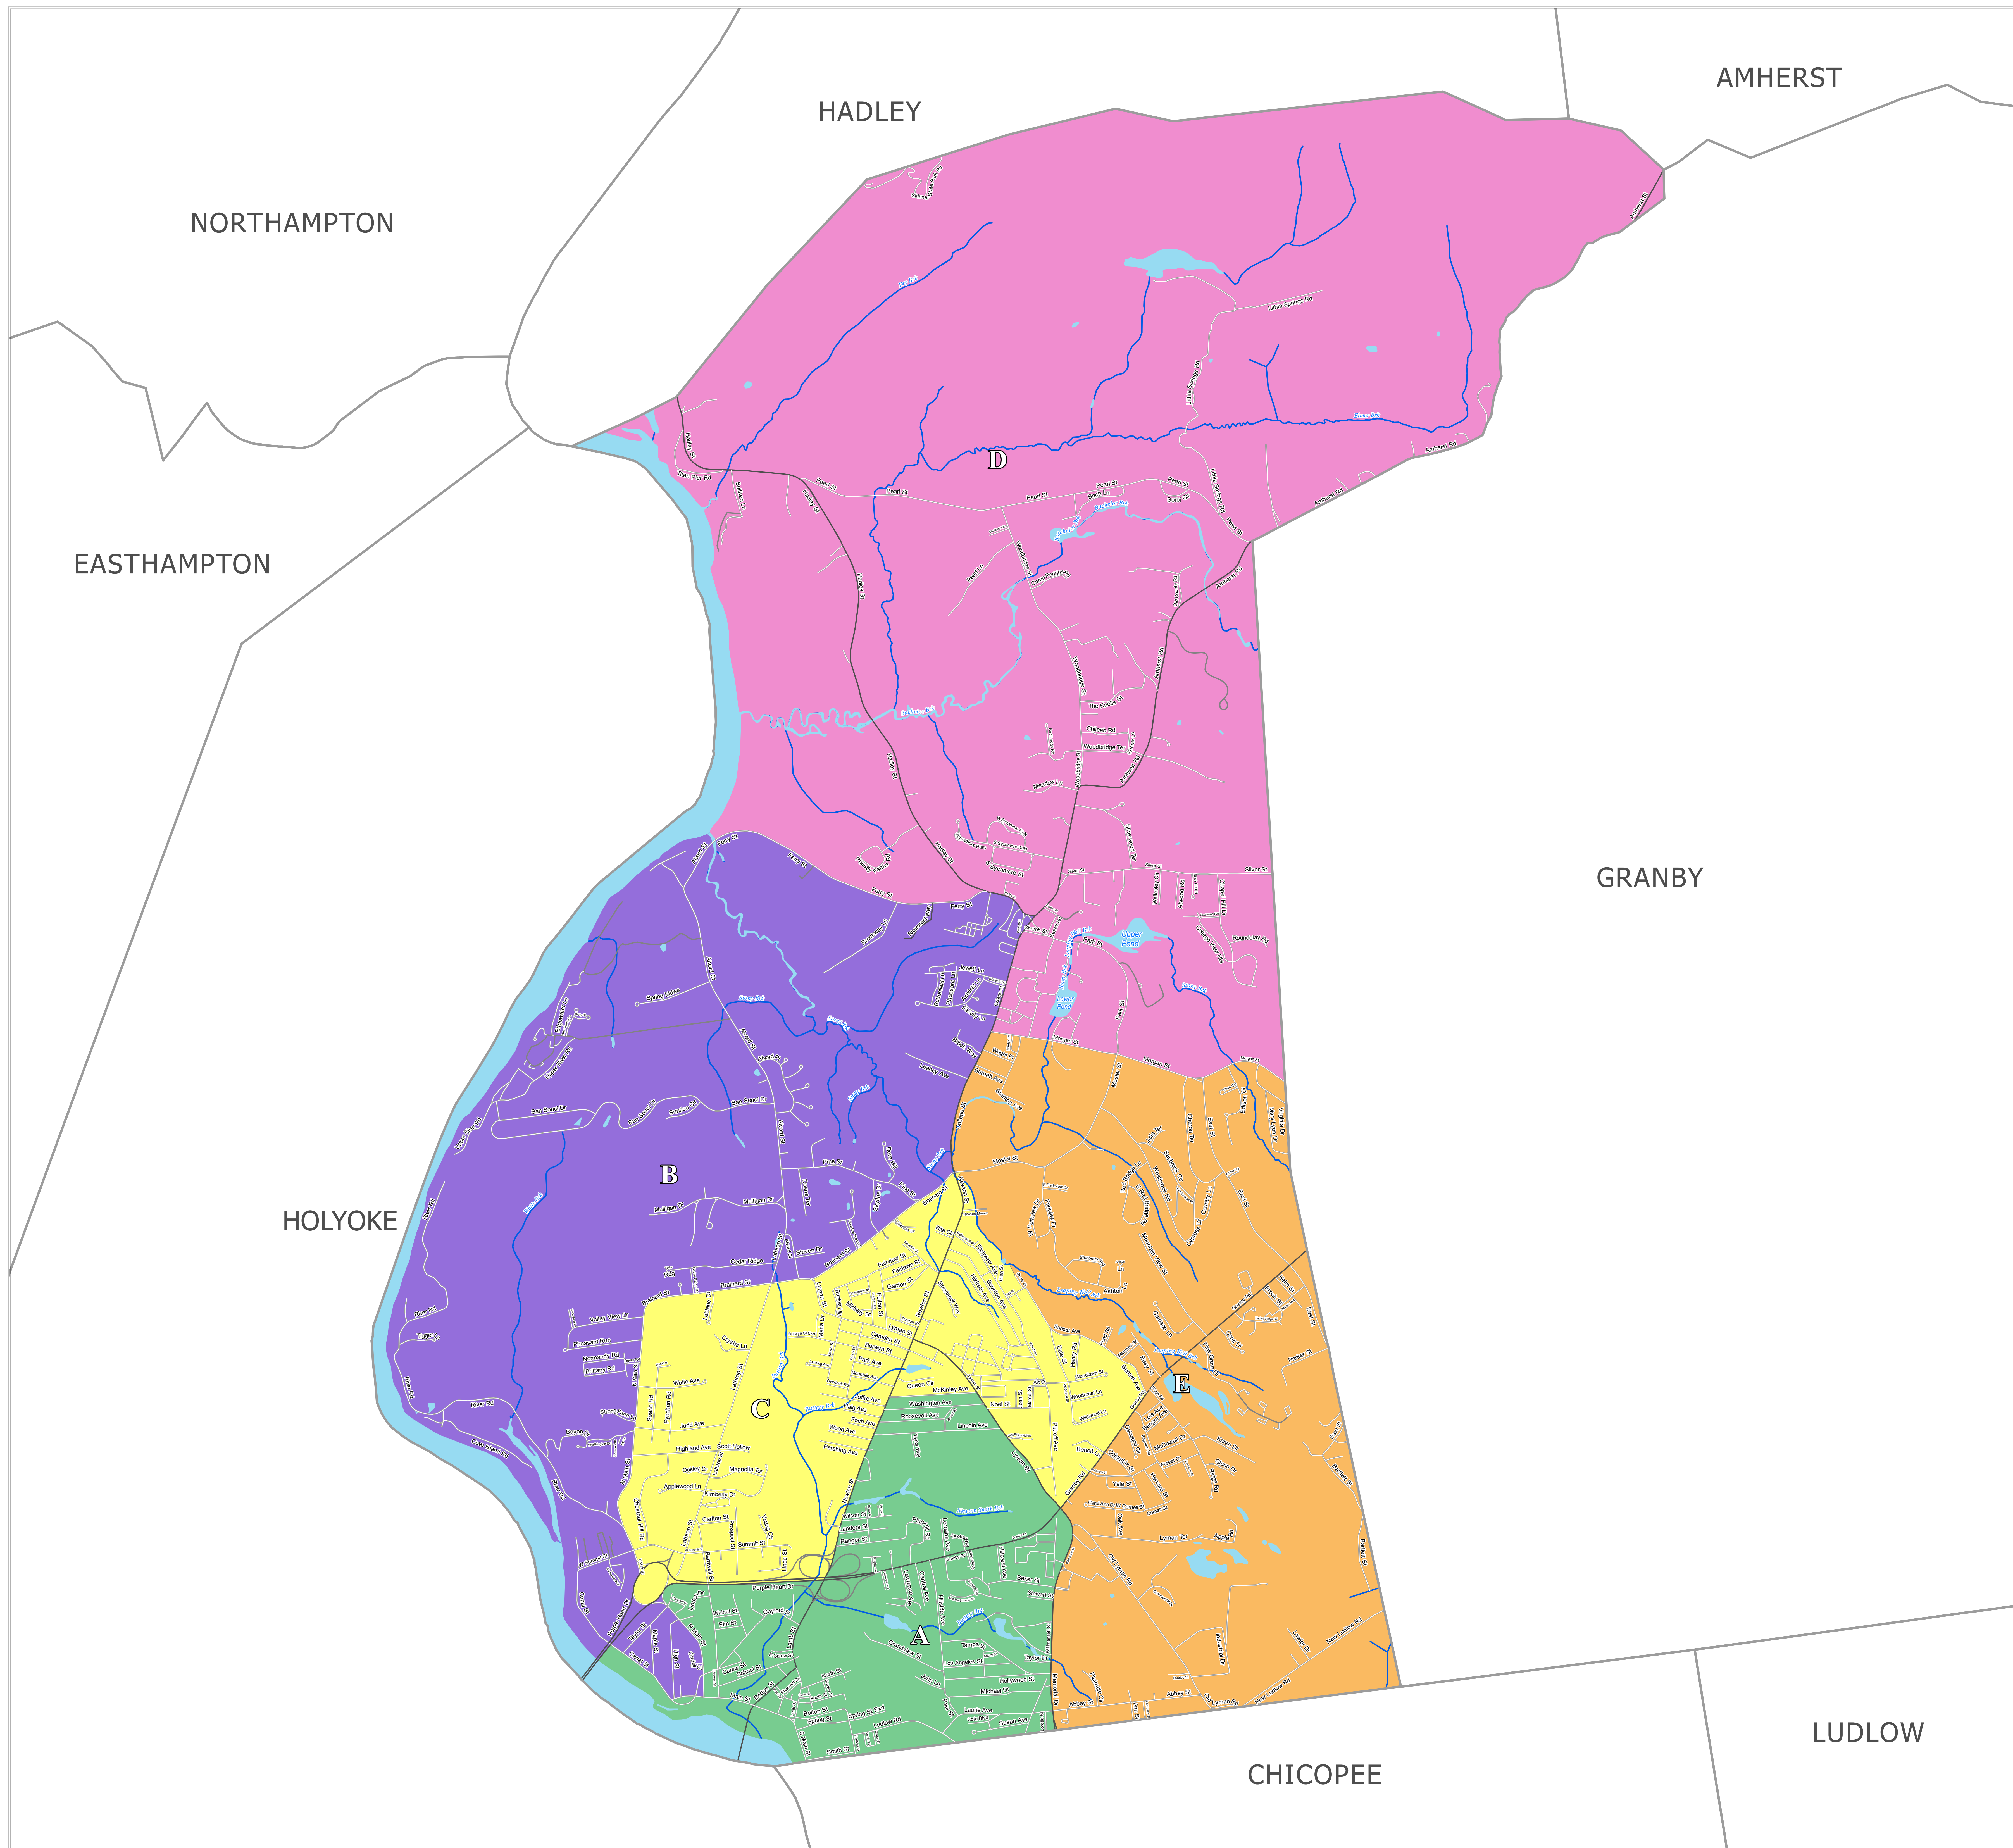

# Town of South Hadley

Map Prepared for the Town of South Hadley  
 Courtesy of William F. Galvin, Census Liaison  
 Secretary of the Commonwealth

**2020 Population -- 18,150**

Minimum 5%	Target Population	Maximum 5%
3,448	3,630	3,812

**Precinct Boundaries  
 South Hadley**

Precinct	2020 Population	Variance
A	3,637	0.19
B	3,694	1.76
C	3,515	-3.17
D	3,800	4.68
E	3,504	-3.47

Population is based on the official U.S. 2020 Census block-level data.  
**Boundaries effective December 31, 2021**

**Legend**

- Municipal Boundary
- Geographical Features**
- Major Road
- Local Road
- Railroad
- Other Municipal Features
- Streams, Rivers
- Coastal Water, Lakes, Ponds, Major Rivers